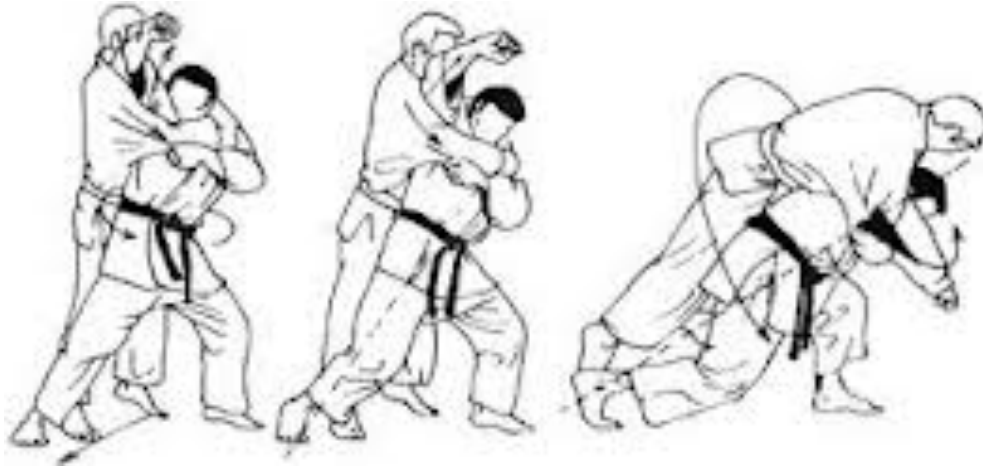

# Soto – Makikomi Outer – Winding – Throw

Copyright Bill Nauta, Encino Judo Club